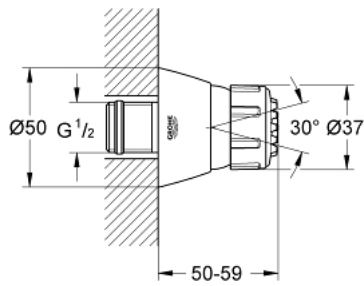

## 28 286 000 RELEXA 50 SIDE SHOWER 2 SPRAYS

### PRODUCT DESCRIPTION

- Tyc: Chrome
- spray patterns: Normal, Jet
- ball-joint
- GROHE LongLife finish
- GROHE SpeedClean - effortless limescale removal
- minimum flow rate 4.5 l/min