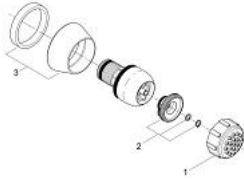

## 28 286 000 RELEXA 50 SIDE SHOWER 2 SPRAYS

### PRODUCT DESCRIPTION

- Tyc: Chrome
- spray patterns: Normal, Jet
- ball-joint
- GROHE LongLife finish
- GROHE SpeedClean - effortless limescale removal
- minimum flow rate 4.5 l/min