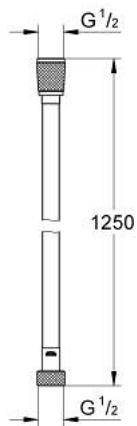

28 362 GL1 SILVERFLEX SHOWER HOSE

PRODUCT DESCRIPTION

- Colour: cool sunrise
- 1250 mm
- smooth surface for easy cleaning
- rotation cone for TwistStop-function
- pressure resistance up to 5 bar
- tensile strength 500 N
- heat resistance 70°C
- AntiFold bendproof
- universal connection G 1/2" x 1/2"
- GROHE ProGrip - with knurl structure
- GROHE LongLife finish