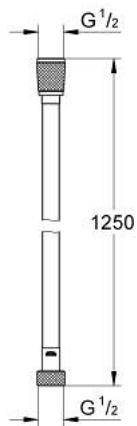

28 362 GL1 SILVERFLEX SHOWER HOSE

PRODUCT DESCRIPTION

- Tyc: cool sunrise
- 1250 mm
- smooth surface for easy cleaning
- rotation cone for TwistStop-function
- pressure resistance up to 5 bar
- tensile strength 500 N
- heat resistance 70°C
- AntiFold bendproof
- universal connection G 1/2" x 1/2"
- GROHE ProGrip - with knurl structure
- GROHE LongLife finish