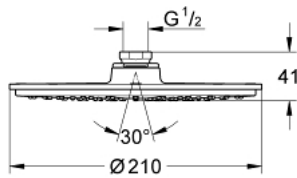

### PRODUCT DESCRIPTION

- Colour: chrome
- spray pattern: Rain
- starting at 0.5 bar flow pressure
- maximum flow rate (at 3 bar): 16.5 l/min
- Ø 210 mm
- material: metal
- with ball joint
- rotation angle  $\pm 15^\circ$
- connection thread 1/2"
- GROHE DreamSpray - perfect flow
- GROHE LongLife finish
- GROHE SpeedClean - effortless limescale removal
- suitable for instantaneous heater
- this headshower should only be used in conjunction with shower arm 28 384 000, 28 497 000, 28 576 000 or 28 724 000