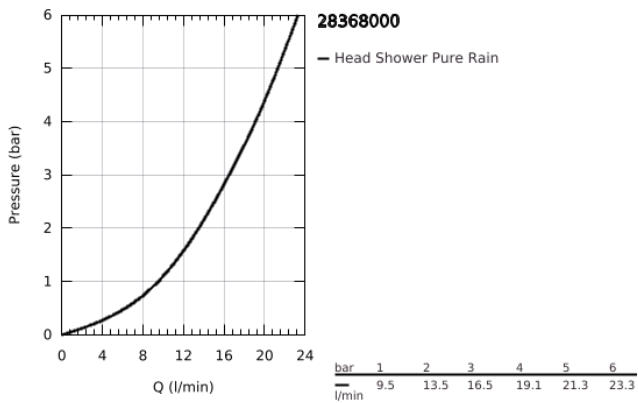

## 28 368 000 RAINSHOWER COSMOPOLITAN 210 HEAD SHOWER 1 SPRAY

### PRODUCT DESCRIPTION

- Colour: chrome
- spray pattern: Rain
- starting at 0.5 bar flow pressure
- maximum flow rate (at 3 bar): 16.5 l/min
- Ø 210 mm
- material: metal
- with ball joint
- rotation angle  $\pm 15^\circ$
- connection thread 1/2"
- GROHE DreamSpray - perfect flow
- GROHE LongLife finish
- GROHE SpeedClean - effortless limescale removal
- suitable for instantaneous heater
- this headshower should only be used in conjunction with shower arm 28 384 000, 28 497 000, 28 576 000 or 28 724 000