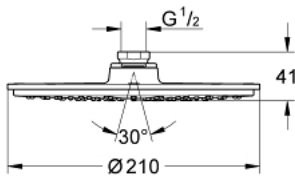

### PRODUCT DESCRIPTION

- Tyc: Chrome
- spray pattern: Rain
- starting at 0.5 bar flow pressure
- maximum flow rate (at 3 bar): 16.5 l/min
- Ø 210 mm
- material: metal
- with ball joint
- rotation angle  $\pm 15^\circ$
- connection thread 1/2"
- GROHE DreamSpray - perfect flow
- GROHE LongLife finish
- GROHE SpeedClean - effortless limescale removal
- suitable for instantaneous heater
- This head shower should only be used in conjunction with shower arm 28 384, 28 497 28 576 or 28 724!