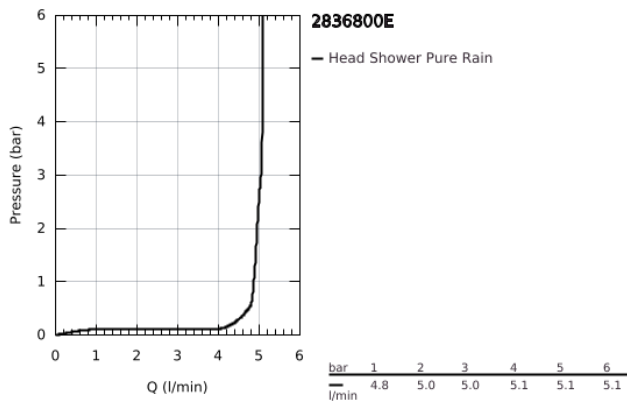

28 368 00E RAINSHOWER COSMOPOLITAN 210 HEAD SHOWER 1 SPRAY

PRODUCT DESCRIPTION

- Colour: chrome
- spray pattern: Rain
- starting at 0.5 bar flow pressure
- maximum flow rate (at 3 bar): 5 l/min
- Ø 210 mm
- material: metal
- with ball joint
- rotation angle $\pm 15^\circ$
- connection thread 1/2"
- GROHE EcoJoy - less water, perfect flow
- GROHE LongLife finish
- GROHE SpeedClean - effortless limescale removal
- suitable for instantaneous heater
- min. recommended pressure 1.0 bar
- This head shower should only be used in conjunction with shower arm 28 497 or 28 576!

28 368 00E **RAINSHOWER COSMOPOLITAN 210 HEAD SHOWER 1 SPRAY**

SPARE PARTS

1: Spare part set (Spare part-nr. 45933000)