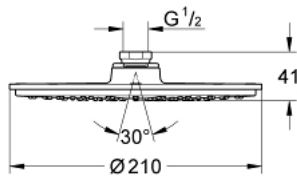

28 368 00E RAINSHOWER COSMOPOLITAN 210 HEAD SHOWER 1 SPRAY

PRODUCT DESCRIPTION

- Colour: chrome
- spray pattern: Rain
- starting at 0.5 bar flow pressure
- maximum flow rate (at 3 bar): 5 l/min
- Ø 210 mm
- material: metal
- with ball joint
- rotation angle $\pm 15^\circ$
- connection thread 1/2"
- GROHE EcoJoy - less water, perfect flow
- GROHE LongLife finish
- GROHE SpeedClean - effortless limescale removal
- suitable for instantaneous heater
- min. recommended pressure 1.0 bar
- This head shower should only be used in conjunction with shower arm 28 497 or 28 576!

28 368 00E **RAINSHOWER COSMOPOLITAN 210 HEAD SHOWER 1 SPRAY**

SPARE PARTS

1: Spare part set (Spare part-nr. 45933000)