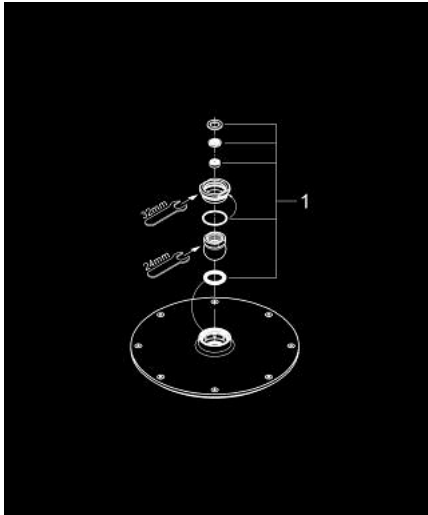

28 368 00E RAINSHOWER COSMOPOLITAN 210 HEAD SHOWER 1 SPRAY

PRODUCT DESCRIPTION

- Colour: chrome
- spray pattern: Rain
- starting at 0.5 bar flow pressure
- maximum flow rate (at 3 bar): 5 l/min
- Ø 210 mm
- material: metal
- with ball joint
- rotation angle $\pm 15^\circ$
- connection thread 1/2"
- GROHE EcoJoy - less water, perfect flow
- GROHE LongLife finish
- GROHE SpeedClean - effortless limescale removal
- suitable for instantaneous heater
- min. recommended pressure 1.0 bar
- This head shower should only be used in conjunction with shower arm 28 497 or 28 576!

28 368 00E **RAINSHOWER COSMOPOLITAN 210 HEAD SHOWER 1 SPRAY**

SPARE PARTS

1: Spare part set (Spare part-nr. 45933000)