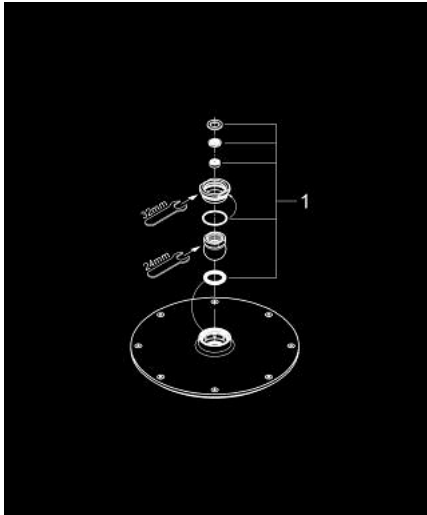

28 368 00E RAINSHOWER COSMOPOLITAN 210 HEAD SHOWER 1 SPRAY

PRODUCT DESCRIPTION

- Tyc: Chrome
- spray pattern: Rain
- starting at 0.5 bar flow pressure
- maximum flow rate (at 3 bar): 5 l/min
- Ø 210 mm
- material: metal
- with ball joint
- rotation angle $\pm 15^\circ$
- connection thread 1/2"
- GROHE EcoJoy - Less water, perfect flow
- GROHE LongLife finish
- GROHE SpeedClean - effortless limescale removal
- suitable for instantaneous heater
- min. recommended pressure 1.0 bar
- This head shower should only be used in conjunction with shower arm 28 497 or 28 576!

28 368 00E **RAINSHOWER COSMOPOLITAN 210 HEAD SHOWER 1 SPRAY**

SPARE PARTS

1: Spare part set (Spare part-nr. 45933000)