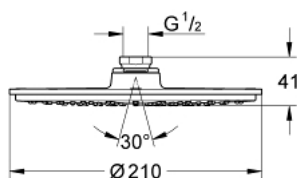

28 368 00E RAINSHOWER COSMOPOLITAN 210 HEAD SHOWER 1 SPRAY

PRODUCT DESCRIPTION

- Tyc: Chrome
- spray pattern: Rain
- starting at 0.5 bar flow pressure
- maximum flow rate (at 3 bar): 5 l/min
- Ø 210 mm
- material: metal
- with ball joint
- rotation angle $\pm 15^\circ$
- connection thread 1/2"
- GROHE EcoJoy - Less water, perfect flow
- GROHE LongLife finish
- GROHE SpeedClean - effortless limescale removal
- suitable for instantaneous heater
- min. recommended pressure 1.0 bar
- This head shower should only be used in conjunction with shower arm 28 497 or 28 576!

28 368 00E **RAINSHOWER COSMOPOLITAN 210 HEAD SHOWER 1 SPRAY**

SPARE PARTS

1: Spare part set (Spare part-nr. 45933000)