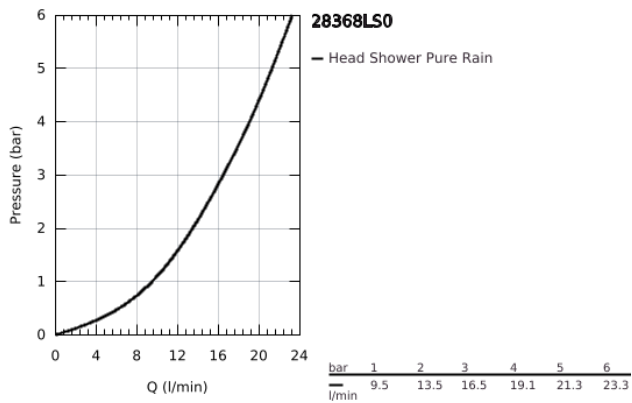

28 368 LS0 RAINSHOWER COSMOPOLITAN 210 HEAD SHOWER 1 SPRAY

PRODUCT DESCRIPTION

- Colour: moon white/chrome
- spray pattern: Rain
- starting at 0.5 bar flow pressure
- spray plate white
- Ø 210 mm
- material: metal
- with ball joint
- rotation angle $\pm 15^\circ$
- connection thread 1/2"
- GROHE DreamSpray - perfect flow
- GROHE LongLife finish
- GROHE SpeedClean - effortless limescale removal
- suitable for instantaneous heater
- this headshower should only be used in conjunction with shower arm 28 384 000, 28 497 000, 28 576 000 or 28 724 000
- GROHE LongLife finish

28 368 LS0 RAINSHOWER COSMOPOLITAN 210 HEAD SHOWER 1 SPRAY

SPARE PARTS

1: Spare part set (Spare part-nr. 45933000)