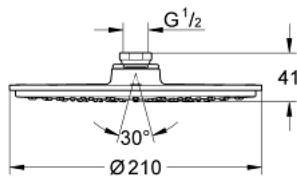

28 368 LS0 RAINSHOWER COSMOPOLITAN 210 HEAD SHOWER 1 SPRAY

PRODUCT DESCRIPTION

- Colour: moon white/chrome
- spray pattern: Rain
- starting at 0.5 bar flow pressure
- spray plate white
- Ø 210 mm
- material: metal
- with ball joint
- rotation angle $\pm 15^\circ$
- connection thread 1/2"
- GROHE DreamSpray - perfect flow
- GROHE LongLife finish
- GROHE SpeedClean - effortless limescale removal
- suitable for instantaneous heater
- this headshower should only be used in conjunction with shower arm 28 384 000, 28 497 000, 28 576 000 or 28 724 000
- GROHE LongLife finish

28 368 LS0 RAINSHOWER COSMOPOLITAN 210 HEAD SHOWER 1 SPRAY

SPARE PARTS

1: Spare part set (Spare part-nr. 45933000)