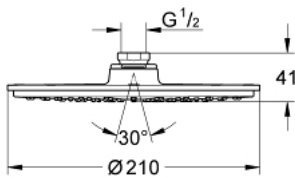

28 368 LS0 RAINSHOWER COSMOPOLITAN 210 HEAD SHOWER 1 SPRAY

PRODUCT DESCRIPTION

- Typ: moon white/chrome
- spray pattern: Rain
- starting at 0.5 bar flow pressure
- spray plate white
- Ø 210 mm
- material: metal
- with ball joint
- rotation angle $\pm 15^\circ$
- connection thread 1/2"
- GROHE DreamSpray - perfect flow
- GROHE LongLife finish
- GROHE SpeedClean - effortless limescale removal
- suitable for instantaneous heater
- This head shower should only be used in conjunction with shower arm 28 384, 28 497 28 576 or 28 724!
- GROHE LongLife finish

28 368 LS0 RAINSHOWER COSMOPOLITAN 210 HEAD SHOWER 1 SPRAY

SPARE PARTS

1: Spare part set (Spare part-nr. 45933000)