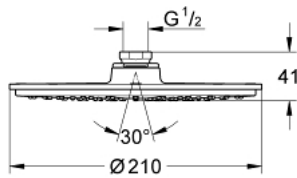

## 28 373 000 RAINSHOWER COSMOPOLITAN 210 HEAD SHOWER 1 SPRAY

### PRODUCT DESCRIPTION

- Colour: chrome
- spray pattern: Rain
- starting at 0.5 bar flow pressure
- maximum flow rate (at 3 bar): 8 l/min
- Ø 210 mm
- material: metal
- 120 spray nozzles
- with ball joint
- rotation angle  $\pm 15^\circ$
- connection thread 1/2"
- GROHE EcoJoy - less water, perfect flow
- GROHE DreamSpray - perfect flow
- GROHE LongLife finish
- GROHE SpeedClean - effortless limescale removal
- maximum flow rate (at 5.5 bar): 9.5 l/min