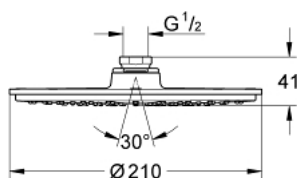

28 373 000 RAINSHOWER COSMOPOLITAN 210 HEAD SHOWER 1 SPRAY

PRODUCT DESCRIPTION

- Tyc: Chrome
- spray pattern: Rain
- starting at 0.5 bar flow pressure
- maximum flow rate (at 3 bar): 8 l/min
- Ø 210 mm
- material: metal
- 120 spray nozzles
- with ball joint
- rotation angle $\pm 15^\circ$
- connection thread 1/2"
- GROHE EcoJoy - Less water, perfect flow
- GROHE DreamSpray - perfect flow
- GROHE LongLife finish
- GROHE SpeedClean - effortless limescale removal