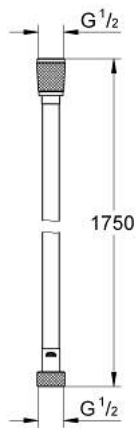

## 28 388 DA1 SILVERFLEX SHOWER HOSE

### PRODUCT DESCRIPTION

- Tyc: warm sunset
- 1750 mm
- smooth surface for easy cleaning
- rotation cone for TwistStop-function
- pressure resistance up to 5 bar
- tensile strength 500 N
- heat resistance 70°C
- AntiFold bendproof
- universal connection G 1/2" x 1/2"
- GROHE ProGrip - with knurl structure
- GROHE LongLife finish