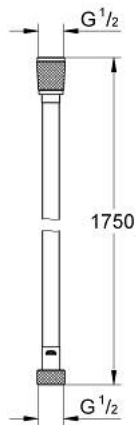

## 28 388 GL1 SILVERFLEX SHOWER HOSE

### PRODUCT DESCRIPTION

- Colour: cool sunrise
- 1750 mm
- smooth surface for easy cleaning
- rotation cone for TwistStop-function
- pressure resistance up to 5 bar
- tensile strength 500 N
- heat resistance 70°C
- AntiFold bendproof
- universal connection G 1/2" x 1/2"
- GROHE ProGrip - with knurl structure
- GROHE LongLife finish