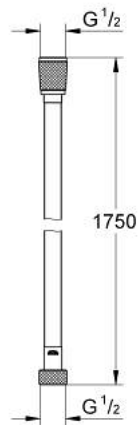

28 388 GL1 SILVERFLEX SHOWER HOSE

PRODUCT DESCRIPTION

- Typ: cool sunrise
- 1750 mm
- smooth surface for easy cleaning
- rotation cone for TwistStop-function
- pressure resistance up to 5 bar
- tensile strength 500 N
- heat resistance 70°C
- AntiFold bendproof
- universal connection G 1/2" x 1/2"
- GROHE ProGrip - with knurl structure
- GROHE LongLife finish