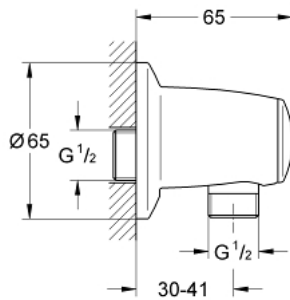

28 405 000 **MOVARIO SHOWER OUTLET ELBOW, 1/2"**

**PRODUCT DESCRIPTION**

- Colour: chrome
- protected against backflow
- GROHE LongLife finish

28 405 000 **MOVARIO SHOWER OUTLET ELBOW, 1/2"**

**SPARE PARTS**

1: Non-return valve (Spare part-nr. 08565000)