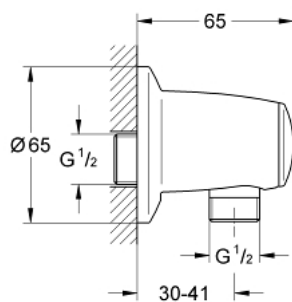

28 405 000 **MOVARIO SHOWER OUTLET ELBOW, 1/2"**

PRODUCT DESCRIPTION

- Tyc: Chrome
- protected against backflow
- GROHE LongLife finish

28 405 000 **MOVARIO SHOWER OUTLET ELBOW, 1/2"**

SPARE PARTS

1: Non-return valve (Spare part-nr. 08565000)