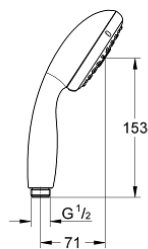

## 28 419 002 TEMPESTA 100 HAND SHOWER 3 SPRAYS

### PRODUCT DESCRIPTION

- Colour: chrome
- spray patterns: GROHE Rain O<sup>2</sup>, Rain, Massage
- GROHE EcoJoy 9,5 l/min flow limiter
- GROHE DreamSpray - perfect spray pattern
- GROHE LongLife finish
- GROHE SpeedClean - effortless limescale removal
- Inner WaterGuide - inner insulation for surface protection
- ShockProof silicone ring prevents damage caused by a shower falling
- universal mounting system, fitting all standard shower hoses
- suitable for instantaneous heater
- min. recommended pressure 1.0 bar