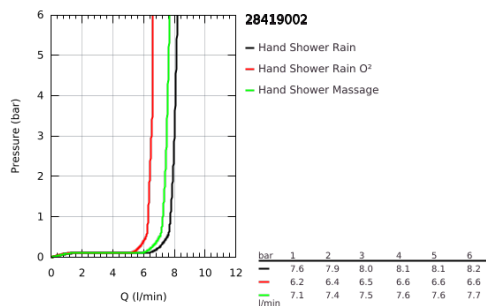

28 419 002 TEMPESTA 100 HAND SHOWER 3 SPRAYS

PRODUCT DESCRIPTION

- Colour: chrome
- spray patterns: GROHE Rain O², Rain, Massage
- 9.5 l/min flow limiter
- GROHE DreamSpray - perfect spray pattern
- GROHE LongLife finish
- GROHE SpeedClean - effortless limescale removal
- Inner WaterGuide - inner insulation for surface protection
- ShockProof silicone ring prevents damage caused by a shower falling
- universal mounting system, fitting all standard shower hoses
- suitable for instantaneous heater
- min. recommended pressure 1.0 bar

28 419 002 TEMPESTA 100 HAND SHOWER 3 SPRAYS

SPARE PARTS

1: Dirt strainer (Spare part-nr. 0700200M)