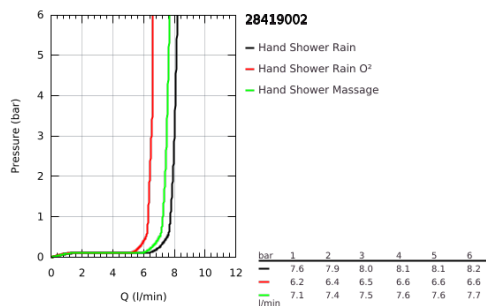

## 28 419 002 TEMPESTA 100 HAND SHOWER 3 SPRAYS

### PRODUCT DESCRIPTION

- Colour: chrome
- spray patterns: GROHE Rain O<sup>2</sup>, Rain, Massage
- GROHE EcoJoy 9,5 l/min flow limiter
- GROHE DreamSpray - perfect spray pattern
- GROHE LongLife finish
- GROHE SpeedClean - effortless limescale removal
- Inner WaterGuide - inner insulation for surface protection
- ShockProof silicone ring prevents damage caused by a shower falling
- universal mounting system, fitting all standard shower hoses
- suitable for instantaneous heater
- min. recommended pressure 1.0 bar