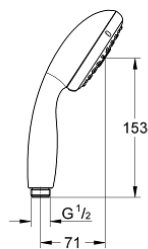

28 419 002 TEMPESTA 100 HAND SHOWER 3 SPRAYS

PRODUCT DESCRIPTION

- Colour: chrome
- spray patterns: GROHE Rain O², Rain, Massage
- 9.5 l/min flow limiter
- GROHE DreamSpray - perfect spray pattern
- GROHE LongLife finish
- GROHE SpeedClean - effortless limescale removal
- Inner WaterGuide - inner insulation for surface protection
- ShockProof silicone ring prevents damage caused by a shower falling
- universal mounting system, fitting all standard shower hoses
- suitable for instantaneous heater
- min. recommended pressure 1.0 bar

28 419 002 TEMPESTA 100 HAND SHOWER 3 SPRAYS

SPARE PARTS

1: Dirt strainer (Spare part-nr. 0700200M)