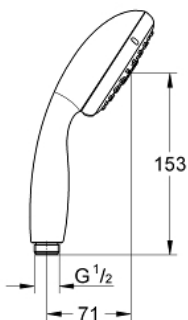

28 419 002 TEMPESTA 100 HAND SHOWER 3 SPRAYS

PRODUCT DESCRIPTION

- Tyc: Chrome
- spray patterns: GROHE Rain O², Rain, Massage
- 9.5 l/min flow limiter
- GROHE DreamSpray - perfect spray pattern
- GROHE LongLife finish
- GROHE SpeedClean - effortless limescale removal
- Inner WaterGuide - inner insulation for surface protection
- ShockProof silicone ring prevents damage caused by a shower falling
- universal mounting system, fitting all standard shower hoses
- suitable for instantaneous heater
- min. recommended pressure 1.0 bar

28 419 002 TEMPESTA 100 HAND SHOWER 3 SPRAYS

SPARE PARTS

1: Dirt strainer (Spare part-nr. 0700200M)