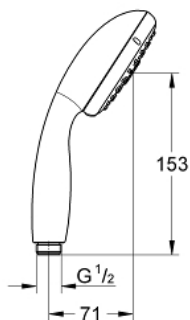

## 28 419 002 TEMPESTA 100 HAND SHOWER 3 SPRAYS

### PRODUCT DESCRIPTION

- Tyc: Chrome
- spray patterns: GROHE Rain O<sup>2</sup>, Rain, Massage
- GROHE EcoJoy 9,5 l/min flow limiter
- GROHE DreamSpray - perfect spray pattern
- GROHE LongLife finish
- GROHE SpeedClean - effortless limescale removal
- Inner WaterGuide - inner insulation for surface protection
- ShockProof silicone ring prevents damage caused by a shower falling
- universal mounting system, fitting all standard shower hoses
- suitable for instantaneous heater
- min. recommended pressure 1.0 bar

### SPARE PARTS

1: Dirt strainer (Spare part-nr. 0700200M)