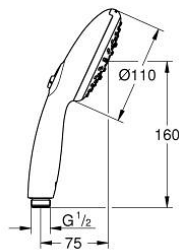

## 28 419 003 TEMPESTA 110 HAND SHOWER 3 SPRAYS

### PRODUCT DESCRIPTION

- Colour: chrome
- spray patterns: Rain, Jet, Massage
- maximum flow rate (at 3 bar): 7.4 l/min
- GROHE EcoJoy - less water, perfect flow
- GROHE SmartSwitch - easily rotate the dial to enjoy your preferred spray option
- GROHE DreamSpray - perfect spray pattern
- GROHE LongLife finish
- GROHE SpeedClean - effortless limescale removal
- Inner WaterGuide - inner insulation for surface protection
- ShockProof silicone ring prevents damage caused by a shower falling
- universal mounting system, fitting all standard shower hoses
- min. recommended pressure 1.0 bar
- suitable for instantaneous heater
- professional exclusive

### SPARE PARTS

1: Dirt strainer (Spare part-nr. 0700200M)