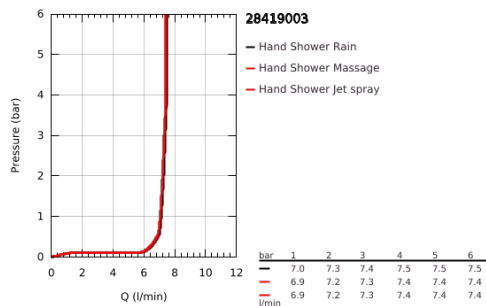

## 28 419 003 TEMPESTA 110 HAND SHOWER 3 SPRAYS

### PRODUCT DESCRIPTION

- Colour: chrome
- spray patterns: Rain, Jet, Massage
- maximum flow rate (at 3 bar): 7.4 l/min
- GROHE EcoJoy - less water, perfect flow
- GROHE SmartSwitch - easily rotate the dial to enjoy your preferred spray option
- GROHE DreamSpray - perfect spray pattern
- GROHE LongLife finish
- GROHE SpeedClean - effortless limescale removal
- Inner WaterGuide - inner insulation for surface protection
- ShockProof silicone ring prevents damage caused by a shower falling
- universal mounting system, fitting all standard shower hoses
- min. recommended pressure 1.0 bar
- suitable for instantaneous heater
- professional exclusive