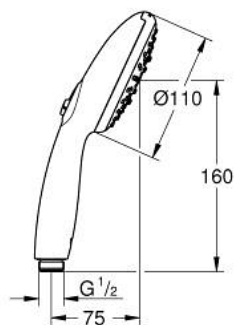

28 419 003 TEMPESTA 110 HAND SHOWER 3 SPRAYS

PRODUCT DESCRIPTION

- Tyc: Chrome
- spray patterns: Rain, Jet, Massage
- maximum flow rate (at 3 bar): 7.4 l/min
- GROHE EcoJoy - Less water, perfect flow
- GROHE SmartSwitch - easily rotate the dial to enjoy your preferred spray option
- GROHE DreamSpray - perfect spray pattern
- GROHE LongLife finish
- GROHE SpeedClean - effortless limescale removal
- Inner WaterGuide - inner insulation for surface protection
- ShockProof silicone ring prevents damage caused by a shower falling
- universal mounting system, fitting all standard shower hoses
- min. recommended pressure 1.0 bar
- suitable for instantaneous heater
- professional exclusive

28 419 003 TEMPESTA 110 HAND SHOWER 3 SPRAYS

SPARE PARTS

1: Dirt strainer (Spare part-nr. 0700200M)