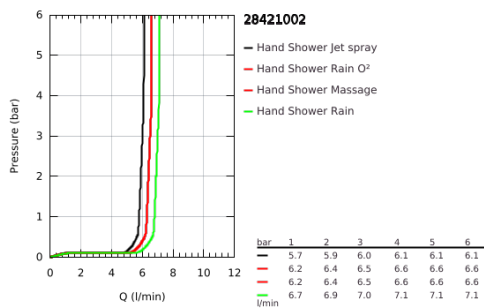

28 421 002 TEMPESTA 100 HAND SHOWER 4 SPRAYS

PRODUCT DESCRIPTION

- Colour: chrome
- spray patterns: GROHE Rain O², Rain, Massage, Jet
- 9.5 l/min flow limiter
- GROHE DreamSpray - perfect spray pattern
- GROHE LongLife finish
- GROHE SpeedClean - effortless limescale removal
- Inner WaterGuide - inner insulation for surface protection
- ShockProof silicone ring prevents damage caused by a shower falling
- universal mounting system, fitting all standard shower hoses
- suitable for instantaneous heater
- maximum flow rate 9.5 l/min
- min. recommended pressure 1.0 bar

28 421 002 TEMPESTA 100 HAND SHOWER 4 SPRAYS

SPARE PARTS

1: Dirt strainer (Spare part-nr. 0700200M)