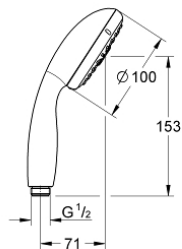

28 421 002 TEMPESTA 100 HAND SHOWER 4 SPRAYS

PRODUCT DESCRIPTION

- Colour: chrome
- spray patterns: GROHE Rain O², Rain, Massage, Jet
- GROHE EcoJoy 9,5 l/min flow limiter
- GROHE DreamSpray - perfect spray pattern
- GROHE LongLife finish
- GROHE SpeedClean - effortless limescale removal
- Inner WaterGuide - inner insulation for surface protection
- ShockProof silicone ring prevents damage caused by a shower falling
- universal mounting system, fitting all standard shower hoses
- suitable for instantaneous heater
- maximum flow rate 9.5 l/min
- min. recommended pressure 1.0 bar

28 421 002 TEMPESTA 100 HAND SHOWER 4 SPRAYS

SPARE PARTS

1: Dirt strainer (Spare part-nr. 0700200M)