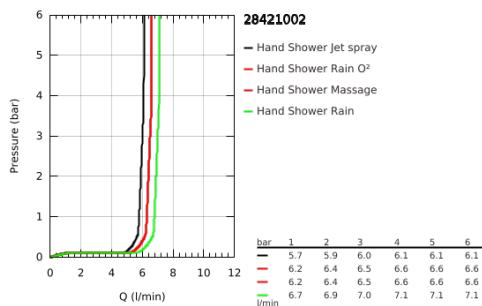

28 421 002 TEMPESTA 100 HAND SHOWER 4 SPRAYS

PRODUCT DESCRIPTION

- Colour: chrome
- spray patterns: GROHE Rain O², Rain, Massage, Jet
- GROHE EcoJoy 9,5 l/min flow limiter
- GROHE DreamSpray - perfect spray pattern
- GROHE LongLife finish
- GROHE SpeedClean - effortless limescale removal
- Inner WaterGuide - inner insulation for surface protection
- ShockProof silicone ring prevents damage caused by a shower falling
- universal mounting system, fitting all standard shower hoses
- suitable for instantaneous heater
- maximum flow rate 9.5 l/min
- min. recommended pressure 1.0 bar

28 421 002 TEMPESTA 100 HAND SHOWER 4 SPRAYS

SPARE PARTS

1: Dirt strainer (Spare part-nr. 0700200M)