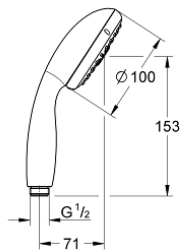

28 421 002 TEMPESTA 100 HAND SHOWER 4 SPRAYS

PRODUCT DESCRIPTION

- Colour: chrome
- spray patterns: GROHE Rain O², Rain, Massage, Jet
- 9.5 l/min flow limiter
- GROHE DreamSpray - perfect spray pattern
- GROHE LongLife finish
- GROHE SpeedClean - effortless limescale removal
- Inner WaterGuide - inner insulation for surface protection
- ShockProof silicone ring prevents damage caused by a shower falling
- universal mounting system, fitting all standard shower hoses
- suitable for instantaneous heater
- maximum flow rate 9.5 l/min
- min. recommended pressure 1.0 bar

28 421 002 TEMPESTA 100 HAND SHOWER 4 SPRAYS

SPARE PARTS

1: Dirt strainer (Spare part-nr. 0700200M)