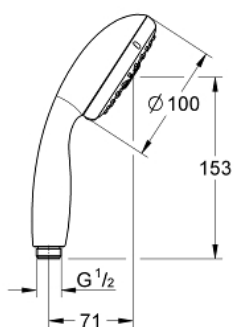

28 421 002 TEMPESTA 100 HAND SHOWER 4 SPRAYS

PRODUCT DESCRIPTION

- Tyc: Chrome
- spray patterns: GROHE Rain O², Rain, Massage, Jet
- GROHE EcoJoy 9,5 l/min flow limiter
- GROHE DreamSpray - perfect spray pattern
- GROHE LongLife finish
- GROHE SpeedClean - effortless limescale removal
- Inner WaterGuide - inner insulation for surface protection
- ShockProof silicone ring prevents damage caused by a shower falling
- universal mounting system, fitting all standard shower hoses
- suitable for instantaneous heater
- min. recommended pressure 1.0 bar

28 421 002 TEMPESTA 100 HAND SHOWER 4 SPRAYS

SPARE PARTS

1: Dirt strainer (Spare part-nr. 0700200M)