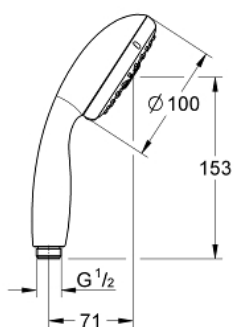

## 28 421 002 TEMPESTA 100 HAND SHOWER 4 SPRAYS

### PRODUCT DESCRIPTION

- Tyc: Chrome
- spray patterns: GROHE Rain O<sup>2</sup>, Rain, Massage, Jet
- 9.5 l/min flow limiter
- GROHE DreamSpray - perfect spray pattern
- GROHE LongLife finish
- GROHE SpeedClean - effortless limescale removal
- Inner WaterGuide - inner insulation for surface protection
- ShockProof silicone ring prevents damage caused by a shower falling
- universal mounting system, fitting all standard shower hoses
- suitable for instantaneous heater
- min. recommended pressure 1.0 bar

### SPARE PARTS

1: Dirt strainer (Spare part-nr. 0700200M)