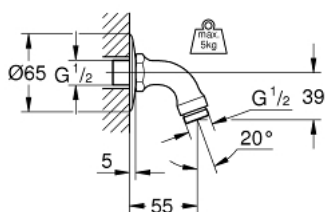

28 429 000 **RELEXA SHOWER ARM 55 MM**

PRODUCT DESCRIPTION

- Tyc: Chrome
- connection thread 1/2"
- GROHE LongLife finish

28 429 000 RELEXA SHOWER ARM 55 MM

SPARE PARTS

1: Escutcheon 1/2" (Spare part-nr. 02201000)