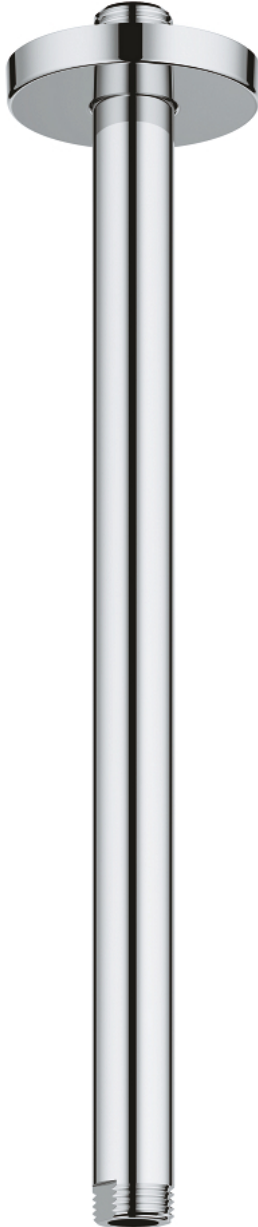

28 492 000 **RAINSHOWER SHOWER ARM CEILING 296 MM NPT**

**PRODUCT DESCRIPTION**

- Colour: chrome
- suitable for all Rainshower head showers
- GROHE LongLife finish

28 492 000 **RAINSHOWER SHOWER ARM CEILING 296 MM NPT**

**SPARE PARTS**

1: Escutcheon (Spare part-nr. 11741000)