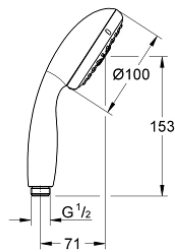

28 578 002 TEMPESTA 100 HAND SHOWER 4 SPRAYS

PRODUCT DESCRIPTION

- Colour: chrome
- spray patterns: GROHE Rain O², Rain, Massage, Jet
- GROHE DreamSpray - perfect spray pattern
- GROHE LongLife finish
- GROHE SpeedClean - effortless limescale removal
- Inner WaterGuide - inner insulation for surface protection
- ShockProof silicone ring prevents damage caused by a shower falling
- universal mounting system, fitting all standard shower hoses
- suitable for instantaneous heater
- min. recommended pressure 1.0 bar

28 578 002 TEMPESTA 100 HAND SHOWER 4 SPRAYS

SPARE PARTS

1: Dirt strainer (Spare part-nr. 0700200M)