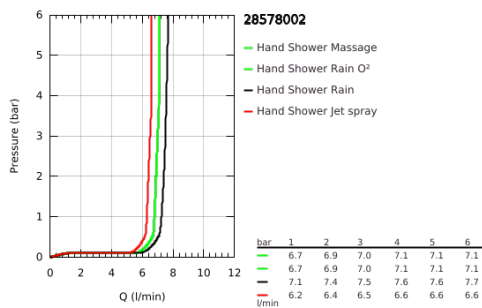

28 578 002 TEMPESTA 100 HAND SHOWER 4 SPRAYS

PRODUCT DESCRIPTION

- Colour: chrome
- spray patterns: GROHE Rain O², Rain, Massage, Jet
- GROHE DreamSpray - perfect spray pattern
- GROHE LongLife finish
- GROHE SpeedClean - effortless limescale removal
- Inner WaterGuide - inner insulation for surface protection
- ShockProof silicone ring prevents damage caused by a shower falling
- universal mounting system, fitting all standard shower hoses
- suitable for instantaneous heater
- min. recommended pressure 1.0 bar

28 578 002 TEMPESTA 100 HAND SHOWER 4 SPRAYS

SPARE PARTS

1: Dirt strainer (Spare part-nr. 0700200M)