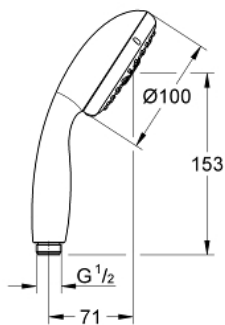

28 578 002 TEMPESTA 100 HAND SHOWER 4 SPRAYS

PRODUCT DESCRIPTION

- Tyc: Chrome
- spray patterns: GROHE Rain O², Rain, Massage, Jet
- GROHE DreamSpray - perfect spray pattern
- GROHE LongLife finish
- GROHE SpeedClean - effortless limescale removal
- Inner WaterGuide - inner insulation for surface protection
- ShockProof silicone ring prevents damage caused by a shower falling
- universal mounting system, fitting all standard shower hoses
- suitable for instantaneous heater
- min. recommended pressure 1.0 bar

28 578 002 TEMPESTA 100 HAND SHOWER 4 SPRAYS

SPARE PARTS

1: Dirt strainer (Spare part-nr. 0700200M)