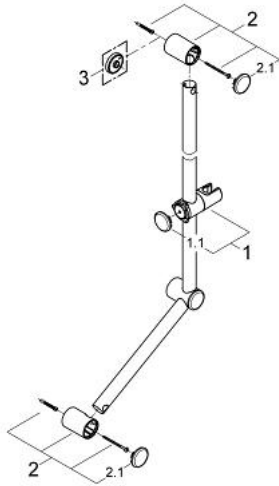

## 28 587 000 RELEXA SHOWER RAIL 900 MM

### PRODUCT DESCRIPTION

- Colour: chrome
- with handle
- handle can be mounted right or left handed
- with wall brackets (3 pieces)
- gliding element with metal sleeve
- angle of inclination adjustable by click stop device
- height adjustment by click stop
- GROHE LongLife finish

### SPARE PARTS

1: Gliding element with metal sleeve (Spare part-nr. 12435000)

1.1: Cover cap (Spare part-nr. 45652P00)

2: Shower rail holder (Spare part-nr. 45196IP0)

2.1: Cover cap (Spare part-nr. 45652P00)