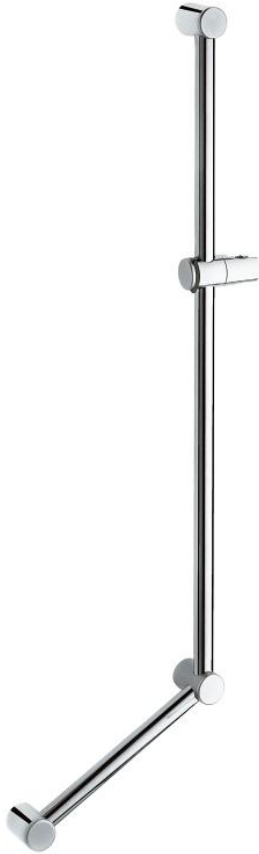

## 28 587 000 RELEXA SHOWER RAIL 900 MM

### PRODUCT DESCRIPTION

- Colour: chrome
- with handle
- handle can be mounted right or left handed
- with wall brackets (3 pieces)
- gliding element with metal sleeve
- angle of inclination adjustable by click stop device
- height adjustment by click stop
- GROHE LongLife finish

### SPARE PARTS

1: Gliding element with metal sleeve (Spare part-nr. 12435000)

1.1: Cover cap (Spare part-nr. 45652P00)

2: Shower rail holder (Spare part-nr. 45196IP0)

2.1: Cover cap (Spare part-nr. 45652P00)