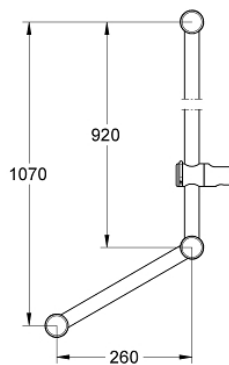

## 28 587 000 RELEXA SHOWER RAIL 900 MM

### PRODUCT DESCRIPTION

- Colour: chrome
- with handle
- handle can be mounted right or left handed
- with wall brackets (3 pieces)
- gliding element with metal sleeve
- angle of inclination adjustable by click stop device
- height adjustment by click stop
- GROHE LongLife finish

### SPARE PARTS

1: Gliding element with metal sleeve (Spare part-nr. 12435000)

1.1: Cover cap (Spare part-nr. 45652P00)

2: Shower rail holder (Spare part-nr. 45196IP0)

2.1: Cover cap (Spare part-nr. 45652P00)