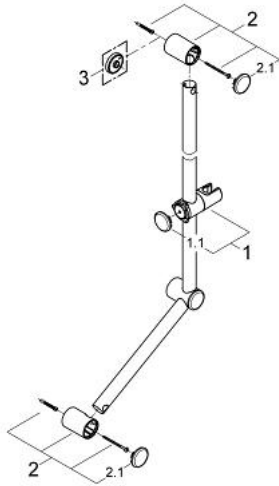

28 587 000 RELEXA SHOWER RAIL 900 MM

PRODUCT DESCRIPTION

- Tyc: Chrome
- with handle
- handle can be mounted right or left handed
- with wall brackets (3 pieces)
- gliding element with metal sleeve
- angle of inclination adjustable by click stop device
- height adjustment by click stop
- GROHE LongLife finish

28 587 000 RELEXA SHOWER RAIL 900 MM

SPARE PARTS

1: Gliding element with metal sleeve (Spare part-nr. 12435000)

1.1: Cover cap (Spare part-nr. 45652P00)

2: Shower rail holder (Spare part-nr. 45196IP0)

2.1: Cover cap (Spare part-nr. 45652P00)