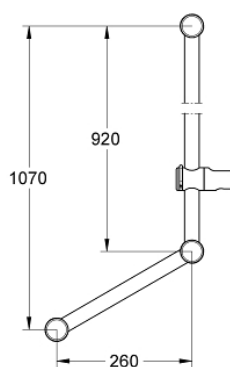

28 587 000 RELEXA SHOWER RAIL 900 MM

PRODUCT DESCRIPTION

- Tyc: Chrome
- with handle
- handle can be mounted right or left handed
- with wall brackets (3 pieces)
- gliding element with metal sleeve
- angle of inclination adjustable by click stop device
- height adjustment by click stop
- GROHE LongLife finish

28 587 000 RELEXA SHOWER RAIL 900 MM

SPARE PARTS

1: Gliding element with metal sleeve (Spare part-nr. 12435000)

1.1: Cover cap (Spare part-nr. 45652P00)

2: Shower rail holder (Spare part-nr. 45196IP0)

2.1: Cover cap (Spare part-nr. 45652P00)