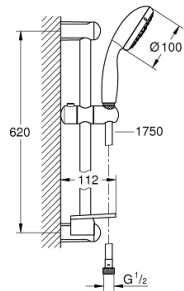

28 593 002 TEMPESTA 100 SHOWER RAIL SET 4 SPRAYS

PRODUCT DESCRIPTION

- Colour: chrome
- consisting of:
 - hand shower (28 578)
 - shower rail, 600 mm (27 523)
 - shower hose Relaxaflex 1750 mm 1/2" x 1/2" (28 154)
 - GROHE EasyReach tray (27 596)
 - GROHE DreamSpray - perfect spray pattern
 - GROHE LongLife finish
 - GROHE SpeedClean - effortless limescale removal
 - Inner WaterGuide - inner insulation for surface protection
 - ShockProof silicone ring prevents damage caused by a shower falling
 - suitable for instantaneous heater
 - min. recommended pressure 1.0 bar

28 593 002 TEMPESTA 100 SHOWER RAIL SET 4 SPRAYS

SPARE PARTS

- 1: Dirt strainer (Spare part-nr. 0700200M)
- 2: Glide element (Spare part-nr. 48099000)