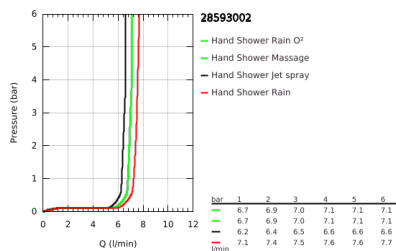

28 593 002 TEMPESTA 100 SHOWER RAIL SET 4 SPRAYS

PRODUCT DESCRIPTION

- Colour: chrome
- consisting of:
 - hand shower (28 578)
 - shower rail, 600 mm (27 523)
 - shower hose Relaxaflex 1750 mm 1/2" x 1/2" (28 154)
 - GROHE EasyReach tray (27 596)
 - GROHE DreamSpray - perfect spray pattern
 - GROHE LongLife finish
 - GROHE SpeedClean - effortless limescale removal
 - Inner WaterGuide - inner insulation for surface protection
 - ShockProof silicone ring prevents damage caused by a shower falling
 - suitable for instantaneous heater
 - min. recommended pressure 1.0 bar