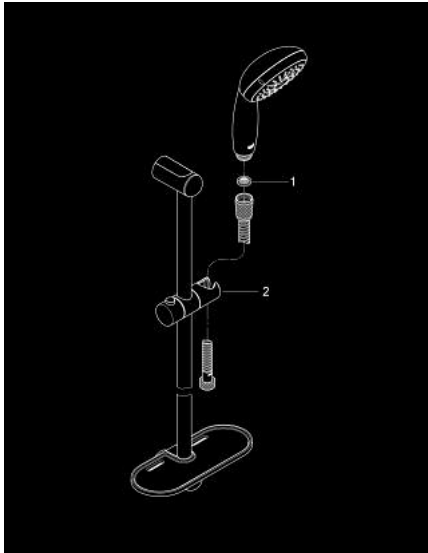

28 593 002 TEMPESTA 100 SHOWER RAIL SET 4 SPRAYS

PRODUCT DESCRIPTION

- Colour: chrome
- consisting of:
 - hand shower (28 578)
 - shower rail, 600 mm (27 523)
 - shower hose Relaxaflex 1750 mm 1/2" x 1/2" (28 154)
 - GROHE EasyReach tray (27 596)
 - GROHE DreamSpray - perfect spray pattern
 - GROHE LongLife finish
 - GROHE SpeedClean - effortless limescale removal
 - Inner WaterGuide - inner insulation for surface protection
 - ShockProof silicone ring prevents damage caused by a shower falling
 - suitable for instantaneous heater
 - min. recommended pressure 1.0 bar

28 593 002 TEMPESTA 100 SHOWER RAIL SET 4 SPRAYS

SPARE PARTS

- 1: Dirt strainer (Spare part-nr. 0700200M)
- 2: Glide element (Spare part-nr. 48099000)