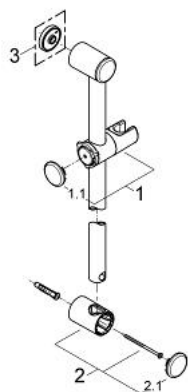

## 28 620 000 RELEXA SHOWER RAIL 600 MM

### PRODUCT DESCRIPTION

- Colour: chrome
- Ø 28 mm
- with wall holders
- glide element and swivel holder
- angle of inclination adjustable by click stop device
- height adjustment by click stop
- GROHE LongLife finish

### SPARE PARTS

- 1: Glide element (Spare part-nr. 45650IP0)
- 1.1: Cover cap (Spare part-nr. 45652P00)
- 2: Shower rail holder (Spare part-nr. 45196IP0)
- 2.1: Cover cap (Spare part-nr. 45652P00)
- 3: Compensation disc (Spare part-nr. 45459000)\*
- \* Optional accessories