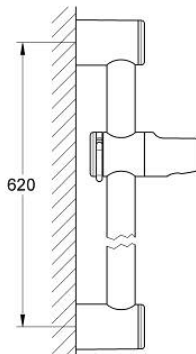

## 28 620 000 RELEXA SHOWER RAIL 600 MM

### PRODUCT DESCRIPTION

- Colour: chrome
- Ø 28 mm
- with wall holders
- glide element and swivel holder
- angle of inclination adjustable by click stop device
- height adjustment by click stop
- GROHE LongLife finish

### SPARE PARTS

- 1: Glide element (Spare part-nr. 45650IP0)
- 1.1: Cover cap (Spare part-nr. 45652P00)
- 2: Shower rail holder (Spare part-nr. 45196IP0)
- 2.1: Cover cap (Spare part-nr. 45652P00)
- 3: Compensation disc (Spare part-nr. 45459000)\*
- \* Optional accessories