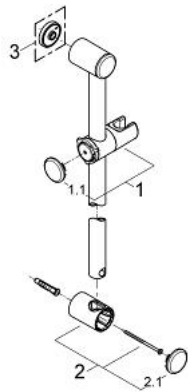

28 620 000 RELEXA SHOWER RAIL 600 MM

PRODUCT DESCRIPTION

- Tyc: Chrome
- Ø 28 mm
- with wall holders
- glide element and swivel holder
- angle of inclination adjustable by click stop device
- height adjustment by click stop
- GROHE LongLife finish

28 620 000 RELEXA SHOWER RAIL 600 MM

SPARE PARTS

- 1: Glide element (Spare part-nr. 45650IP0)
- 1.1: Cover cap (Spare part-nr. 45652P00)
- 2: Shower rail holder (Spare part-nr. 45196IP0)
- 2.1: Cover cap (Spare part-nr. 45652P00)
- 3: Compensation disc (Spare part-nr. 45459000)*
- * Optional accessories