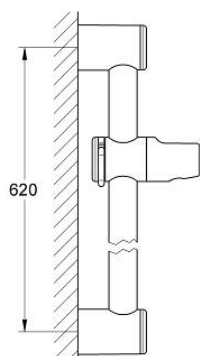

28 620 000 RELEXA SHOWER RAIL 600 MM

PRODUCT DESCRIPTION

- Tyc: Chrome
- Ø 28 mm
- with wall holders
- glide element and swivel holder
- angle of inclination adjustable by click stop device
- height adjustment by click stop
- GROHE LongLife finish

28 620 000 RELEXA SHOWER RAIL 600 MM

SPARE PARTS

- 1: Glide element (Spare part-nr. 45650IP0)
- 1.1: Cover cap (Spare part-nr. 45652P00)
- 2: Shower rail holder (Spare part-nr. 45196IP0)
- 2.1: Cover cap (Spare part-nr. 45652P00)
- 3: Compensation disc (Spare part-nr. 45459000)*
- * Optional accessories