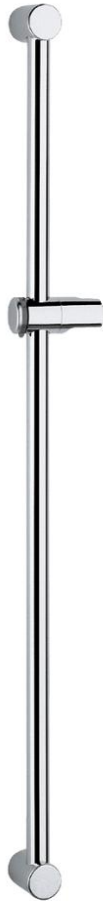

28 621 000 RELEXA SHOWER RAIL 1000 MM

PRODUCT DESCRIPTION

- Colour: chrome
- Ø 28 mm
- with wall holders
- glide element and swivel holder
- angle of inclination adjustable by click stop device
- height adjustment by click stop
- GROHE LongLife finish

28 621 000 RELEXA SHOWER RAIL 1000 MM

SPARE PARTS

- 1: Glide element (Spare part-nr. 45650IP0)
- 1.1: Cover cap (Spare part-nr. 45652P00)
- 2: Shower rail holder (Spare part-nr. 45196IP0)
- 2.1: Cover cap (Spare part-nr. 45652P00)
- 3: Compensation disc (Spare part-nr. 45459000)*
- * Optional accessories