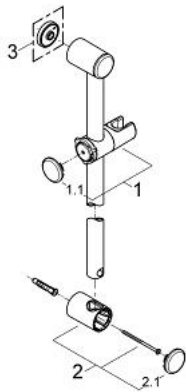

28 621 000 RELEXA SHOWER RAIL 1000 MM

PRODUCT DESCRIPTION

- Colour: chrome
- Ø 28 mm
- with wall holders
- glide element and swivel holder
- angle of inclination adjustable by click stop device
- height adjustment by click stop
- GROHE LongLife finish

28 621 000 RELEXA SHOWER RAIL 1000 MM

SPARE PARTS

- 1: Glide element (Spare part-nr. 45650IP0)
- 1.1: Cover cap (Spare part-nr. 45652P00)
- 2: Shower rail holder (Spare part-nr. 45196IP0)
- 2.1: Cover cap (Spare part-nr. 45652P00)
- 3: Compensation disc (Spare part-nr. 45459000)*
- * Optional accessories