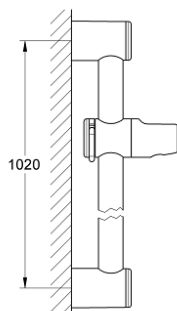

28 621 000 RELEXA SHOWER RAIL 1000 MM

PRODUCT DESCRIPTION

- Colour: chrome
- Ø 28 mm
- with wall holders
- glide element and swivel holder
- angle of inclination adjustable by click stop device
- height adjustment by click stop
- GROHE LongLife finish

28 621 000 RELEXA SHOWER RAIL 1000 MM

SPARE PARTS

- 1: Glide element (Spare part-nr. 45650IP0)
- 1.1: Cover cap (Spare part-nr. 45652P00)
- 2: Shower rail holder (Spare part-nr. 45196IP0)
- 2.1: Cover cap (Spare part-nr. 45652P00)
- 3: Compensation disc (Spare part-nr. 45459000)*
- * Optional accessories