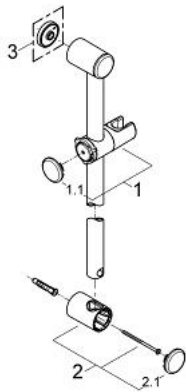

28 621 000 RELEXA SHOWER RAIL 1000 MM

PRODUCT DESCRIPTION

- Tyc: Chrome
- Ø 28 mm
- with wall holders
- glide element and swivel holder
- angle of inclination adjustable by click stop device
- height adjustment by click stop
- GROHE LongLife finish

28 621 000 RELEXA SHOWER RAIL 1000 MM

SPARE PARTS

- 1: Glide element (Spare part-nr. 45650IP0)
- 1.1: Cover cap (Spare part-nr. 45652P00)
- 2: Shower rail holder (Spare part-nr. 45196IP0)
- 2.1: Cover cap (Spare part-nr. 45652P00)
- 3: Compensation disc (Spare part-nr. 45459000)*
- * Optional accessories