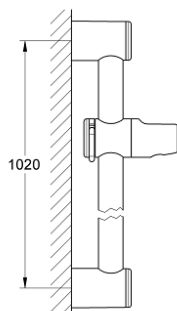

28 621 000 RELEXA SHOWER RAIL 1000 MM

PRODUCT DESCRIPTION

- Tyc: Chrome
- Ø 28 mm
- with wall holders
- glide element and swivel holder
- angle of inclination adjustable by click stop device
- height adjustment by click stop
- GROHE LongLife finish

28 621 000 RELEXA SHOWER RAIL 1000 MM

SPARE PARTS

- 1: Glide element (Spare part-nr. 45650IP0)
- 1.1: Cover cap (Spare part-nr. 45652P00)
- 2: Shower rail holder (Spare part-nr. 45196IP0)
- 2.1: Cover cap (Spare part-nr. 45652P00)
- 3: Compensation disc (Spare part-nr. 45459000)*
- * Optional accessories