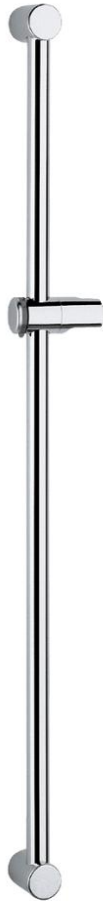

28 621 000 RELEXA SHOWER RAIL 1000 MM

PRODUCT DESCRIPTION

- Tyc: Chrome
- Ø 28 mm
- with wall holders
- glide element and swivel holder
- angle of inclination adjustable by click stop device
- height adjustment by click stop
- GROHE LongLife finish

28 621 000 RELEXA SHOWER RAIL 1000 MM

SPARE PARTS

- 1: Glide element (Spare part-nr. 45650IP0)
- 1.1: Cover cap (Spare part-nr. 45652P00)
- 2: Shower rail holder (Spare part-nr. 45196IP0)
- 2.1: Cover cap (Spare part-nr. 45652P00)
- 3: Compensation disc (Spare part-nr. 45459000)*
- * Optional accessories