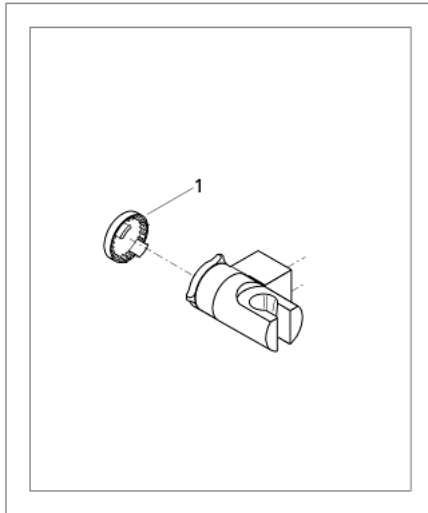

## 28 623 000 RELEXA WALL HAND SHOWER HOLDER

### PRODUCT DESCRIPTION

- Colour: chrome
- adjustable
- GROHE LongLife finish

### SPARE PARTS

1: Cover cap (Spare part-nr. 45652P00)