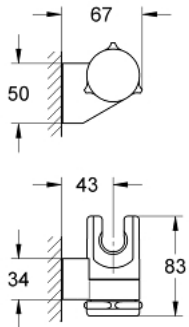

## 28 623 000 RELEXA WALL HAND SHOWER HOLDER

### SPARE PARTS

1: Cover cap (Spare part-nr. 45652P00)