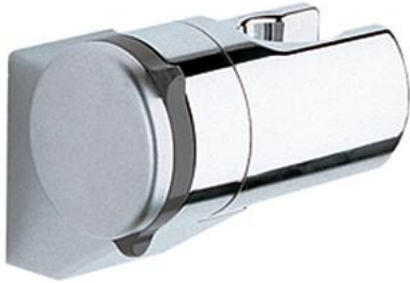

## 28 623 000 RELEXA WALL HAND SHOWER HOLDER

### PRODUCT DESCRIPTION

- Colour: chrome
- adjustable
- GROHE LongLife finish

### SPARE PARTS

1: Cover cap (Spare part-nr. 45652P00)