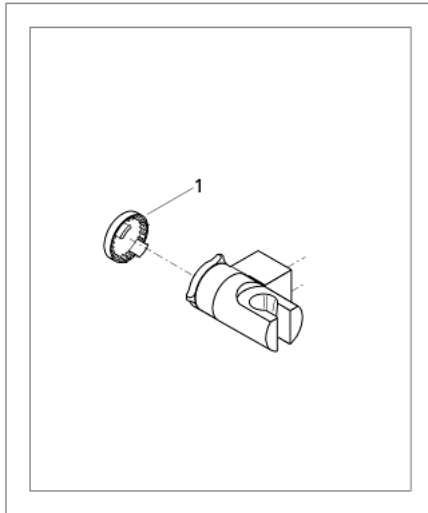

28 623 000 RELEXA WALL HAND SHOWER HOLDER

PRODUCT DESCRIPTION

- Tyc: Chrome
- adjustable
- GROHE LongLife finish

28 623 000 RELEXA WALL HAND SHOWER HOLDER

SPARE PARTS

1: Cover cap (Spare part-nr. 45652P00)