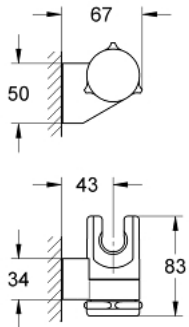

28 623 000 RELEXA WALL HAND SHOWER HOLDER

PRODUCT DESCRIPTION

- Tyc: Chrome
- adjustable
- GROHE LongLife finish

28 623 000 RELEXA WALL HAND SHOWER HOLDER

SPARE PARTS

1: Cover cap (Spare part-nr. 45652P00)