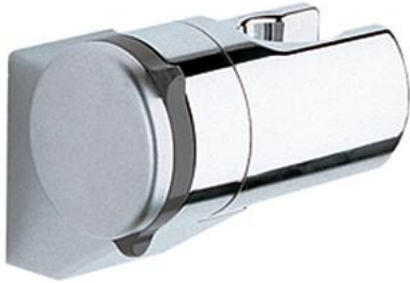

28 623 000 RELEXA WALL HAND SHOWER HOLDER

PRODUCT DESCRIPTION

- Tyc: Chrome
- adjustable
- GROHE LongLife finish

28 623 000 RELEXA WALL HAND SHOWER HOLDER

SPARE PARTS

1: Cover cap (Spare part-nr. 45652P00)