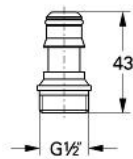

28 635 XX0 RELEXA COUPLING PIECE

PRODUCT DESCRIPTION

- Colour: dark grey
- for replacement
- connector for new hand shower and hose
- each hand shower is equipped with a coupling piece

28 635 XX0 RELEXA COUPLING PIECE

SPARE PARTS

1: O-ring dia 11x2 mm (Spare part-nr. 0122400M)

21.02.95
Kleinert

28.635