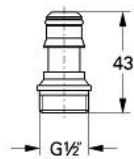

## 28 635 XX0 RELEXA COUPLING PIECE

### PRODUCT DESCRIPTION

- Tyc: dark grey
- as replacement
- connector for new hand shower and hose
- each hand shower is equipped with a coupling piece