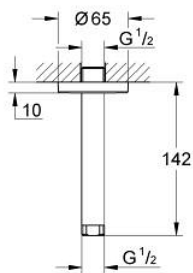

28 724 000 **RAINSHOWER SHOWER ARM CEILING 142 MM**

PRODUCT DESCRIPTION

- Colour: chrome
- connection thread 1/2"
- GROHE LongLife finish

28 724 000 **RAINSHOWER SHOWER ARM CEILING 142 MM**

SPARE PARTS

1: Escutcheon (Spare part-nr. 11741000)