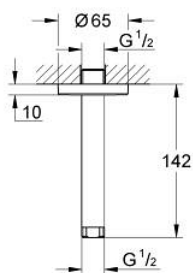

28 724 000 **RAINSHOWER SHOWER ARM CEILING 142 MM**

PRODUCT DESCRIPTION

- Tyc: Chrome
- connection thread 1/2"
- GROHE LongLife finish

28 724 000 **RAINSHOWER SHOWER ARM CEILING 142 MM**

SPARE PARTS

1: Escutcheon (Spare part-nr. 11741000)