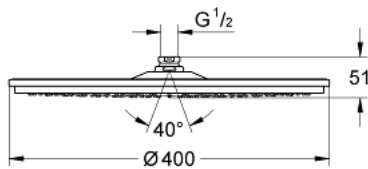

28 778 000 **RAINSHOWER COSMOPOLITAN 400 HEAD SHOWER 1 SPRAY**

PRODUCT DESCRIPTION

- Colour: chrome
- normal (wide) spray starting at 0.5 bar flow pressure
- maximum flow rate (at 3 bar): 7.5 l/min
- Ø 400 mm
- material: metal
- ball joint with turning angle 20° ± 20°
- connection thread 1/2"
- GROHE DreamSpray - perfect flow
- GROHE LongLife finish
- GROHE SpeedClean - effortless limescale removal
- suitable for instantaneous heater
- this head shower should only be used with shower arm 26 146, 28 982, 28 497 or 28 724

28 778 000 **RAINSHOWER COSMOPOLITAN 400 HEAD SHOWER 1 SPRAY**

SPARE PARTS

1: Spare part set (Spare part-nr. 45933000)