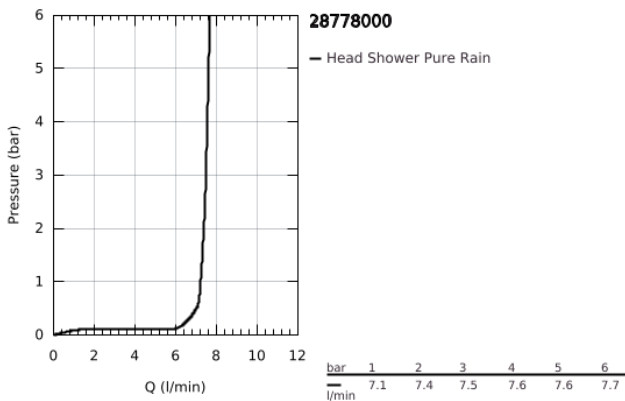

28 778 000 **RAINSHOWER COSMOPOLITAN 400 HEAD SHOWER 1 SPRAY**

PRODUCT DESCRIPTION

- Colour: chrome
- normal (wide) spray starting at 0.5 bar flow pressure
- maximum flow rate (at 3 bar): 7.5 l/min
- Ø 400 mm
- material: metal
- ball joint with turning angle 20° ± 20°
- connection thread 1/2"
- GROHE DreamSpray - perfect flow
- GROHE LongLife finish
- GROHE SpeedClean - effortless limescale removal
- suitable for instantaneous heater
- this head shower should only be used with shower arm 26 146, 28 982, 28 497 or 28 724

28 778 000 **RAINSHOWER COSMOPOLITAN 400 HEAD SHOWER 1 SPRAY**

SPARE PARTS

1: Spare part set (Spare part-nr. 45933000)