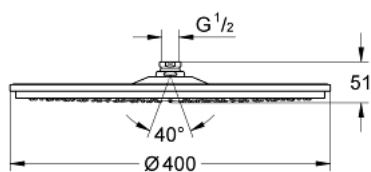

28 778 000 RAINSHOWER COSMOPOLITAN 400 HEAD SHOWER 1 SPRAY

PRODUCT DESCRIPTION

- Tyc: Chrome
- normal (wide) spray starting at 0.5 bar flow pressure
- maximum flow rate (at 3 bar): 7.5 l/min
- Ø 400 mm
- material: metal
- ball joint with turning angle $20^\circ \pm 20^\circ$
- connection thread 1/2"
- GROHE DreamSpray - perfect flow
- GROHE LongLife finish
- GROHE SpeedClean - effortless limescale removal
- suitable for instantaneous heater
- this head shower should only be used with shower arm 26 146, 28 982, 28 497 or 28 724

28 778 000 **RAINSHOWER COSMOPOLITAN 400 HEAD SHOWER 1 SPRAY**

SPARE PARTS

1: Spare part set (Spare part-nr. 45933000)