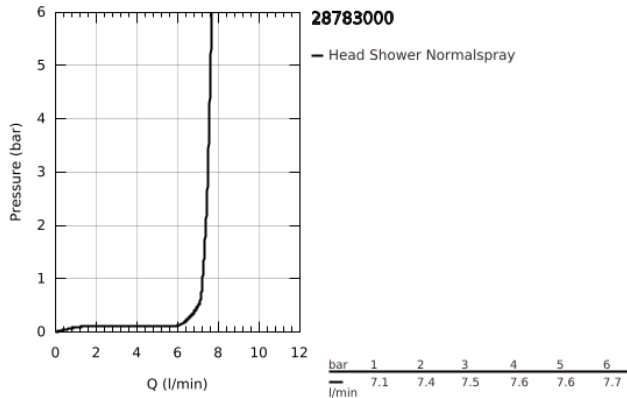

## 28 783 000 RAINSHOWER COSMOPOLITAN 400 HEAD SHOWER 1 SPRAY

### PRODUCT DESCRIPTION

- Colour: chrome
- normal (wide) spray starting at 0.5 bar flow pressure
- Ø 400 mm
- 252 spray nozzles
- material: brass
- ball joint with turning angle  $20^\circ \pm 20^\circ$
- 1/2" NPT female thread
- GROHE EcoJoy 9.5 l/min flow limiter
- GROHE LongLife finish
- GROHE SpeedClean - effortless limescale removal
- suitable for instantaneous heater
- maximum flow rate (at 5.5 bar): 9.5 l/min
- this head shower should only be used in conjunction with shower arm 28 983 or 28 492