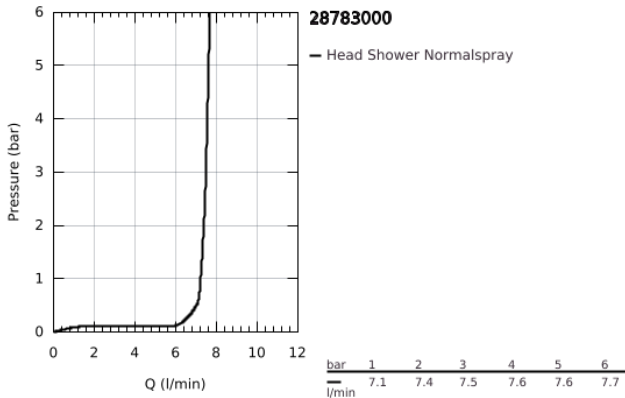

28 783 000 RAINSHOWER COSMOPOLITAN 400 HEAD SHOWER 1 SPRAY

PRODUCT DESCRIPTION

- Colour: chrome
- normal (wide) spray starting at 0.5 bar flow pressure
- Ø 400 mm
- 252 spray nozzles
- material: brass
- ball joint with turning angle $20^\circ \pm 20^\circ$
- 1/2" NPT female thread
- 9.5 l/min flow limiter
- GROHE LongLife finish
- GROHE SpeedClean - effortless limescale removal
- suitable for instantaneous heater
- maximum flow rate (at 5.5 bar): 9.5 l/min
- this head shower should only be used in conjunction with shower arm 28 983 or 28 492

28 783 000 **RAINSHOWER COSMOPOLITAN 400 HEAD SHOWER 1 SPRAY**

SPARE PARTS

1: Spare part set (Spare part-nr. 45933000)