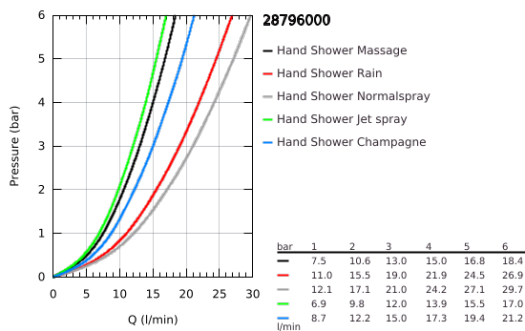

28 796 000 RELEXA 100 FIVE HAND SHOWER 5 SPRAYS

PRODUCT DESCRIPTION

- Colour: chrome
- spray patterns: Normal, Jet, Rain, Massage, Champagne spray
- GROHE DreamSpray - perfect spray pattern
- GROHE LongLife finish
- GROHE SpeedClean - effortless limescale removal
- Inner WaterGuide - inner insulation for surface protection
- universal mounting system, fitting all standard shower hoses
- suitable for instantaneous heater
- minimum flow rate 7.5 l/min
- min. recommended pressure 1.0 bar

28 796 000 **RELEXA 100 FIVE HAND SHOWER 5 SPRAYS**

SPARE PARTS

1: Dirt strainer (Spare part-nr. 0700200M)