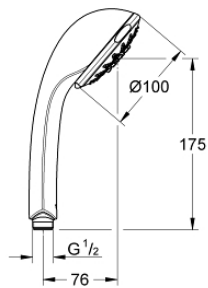

28 796 000 RELEXA 100 FIVE HAND SHOWER 5 SPRAYS

PRODUCT DESCRIPTION

- Colour: chrome
- spray patterns: Normal, Jet, Rain, Massage, Champagne spray
- GROHE DreamSpray - perfect spray pattern
- GROHE LongLife finish
- GROHE SpeedClean - effortless limescale removal
- Inner WaterGuide - inner insulation for surface protection
- universal mounting system, fitting all standard shower hoses
- suitable for instantaneous heater
- minimum flow rate 7.5 l/min
- min. recommended pressure 1.0 bar

28 796 000 **RELEXA 100 FIVE HAND SHOWER 5 SPRAYS**

SPARE PARTS

1: Dirt strainer (Spare part-nr. 0700200M)