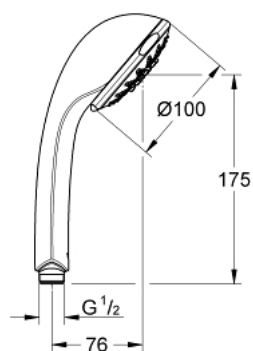

28 796 000 RELEXA 100 FIVE HAND SHOWER 5 SPRAYS

PRODUCT DESCRIPTION

- Tyc: Chrome
- spray patterns: Normal, Jet, Rain, Massage, Champagne spray
- GROHE DreamSpray - perfect spray pattern
- GROHE LongLife finish
- GROHE SpeedClean - effortless limescale removal
- Inner WaterGuide - inner insulation for surface protection
- universal mounting system, fitting all standard shower hoses
- suitable for instantaneous heater
- minimum flow rate 7.5 l/min
- min. recommended pressure 1.0 bar

28 796 000 **RELEXA 100 FIVE HAND SHOWER 5 SPRAYS**

SPARE PARTS

1: Dirt strainer (Spare part-nr. 0700200M)