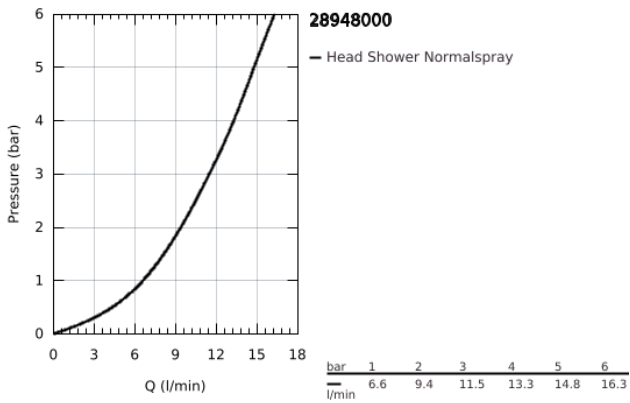

## 28 948 000 RELEXA PLUS 60 SPORTS HEAD SHOWER 1 SPRAY

### PRODUCT DESCRIPTION

- Colour: chrome
- heavy, casted model
- theft proof
- connection thread 1/2"
- projection 148 mm
- GROHE LongLife finish
- GROHE SpeedClean - effortless limescale removal