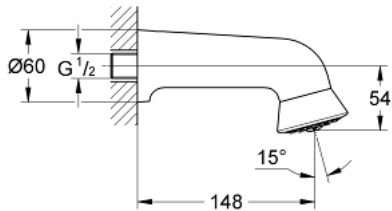

### PRODUCT DESCRIPTION

- Colour: chrome
- heavy, casted model
- theft proof
- connection thread 1/2"
- projection 148 mm
- GROHE LongLife finish
- GROHE SpeedClean - effortless limescale removal