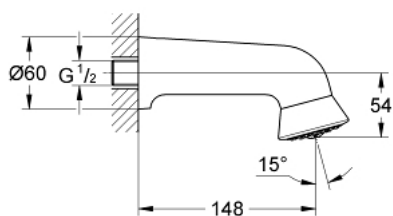

28 948 000 RELEXA PLUS 60 SPORTS HEAD SHOWER 1 SPRAY

PRODUCT DESCRIPTION

- Tyc: Chrome
- heavy, casted model
- theft proof
- connection thread 1/2"
- projection 148 mm
- GROHE LongLife finish
- GROHE SpeedClean - effortless limescale removal

28 948 000 RELEXA PLUS 60 SPORTS HEAD SHOWER 1 SPRAY

SPARE PARTS

- 1: Spray faceplate (Spare part-nr. 45661XX0)
- 2: Replacement screw with O-ring (Spare part-nr. 45137000)
- 2.1: O-ring $\varnothing 22 \times \varnothing 3$ (Spare part-nr. 0128400M)