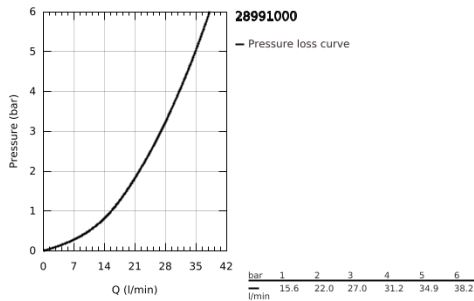

## 28 991 000 TALENTOFILL INLET-, POP-UP AND WASTE-SYSTEM

### PRODUCT DESCRIPTION

- Colour: chrome
- for body formed bath tubs
- without finishing trim set
- with bottle trap and 45°-outlet-bend
- without anti-vacuum device
- installation according to DIN 1988
- only with anti-vacuum device
- A2 type
- or Talentofill connection set (28 995)