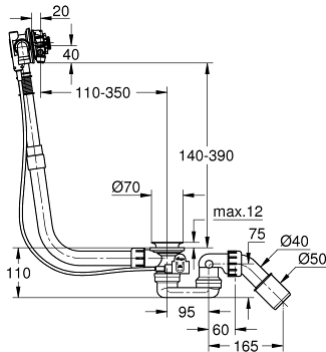

## 28 991 000 TALENTOFILL INLET-, POP-UP AND WASTE-SYSTEM

### PRODUCT DESCRIPTION

- Colour: chrome
- for body formed bath tubs
- without finishing trim set
- with bottle trap and 45°-outlet-bend
- without anti-vacuum device
- installation according to DIN 1988
- only with anti-vacuum device
- A2 type
- or Talentofill connection set (28 995)

### SPARE PARTS

1: Inlet part with mousseur (Spare part-nr. 29009000)