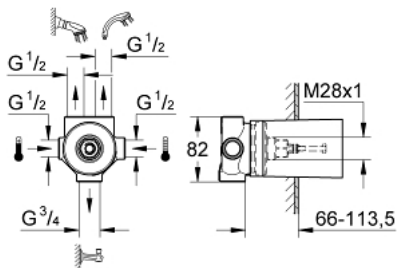

29 033 000 5-WAY DIVERTER

PRODUCT DESCRIPTION

- concealed body
- wall installation
- with ceramic sealing disks
- connection cold and hot 1/2"
- 2 outlets 1/2"
- 1 bath outlet 3/4"
- installation depth infinitely adjustable 66 - 113 mm
- DR-brass
- min. recommended pressure 1.0 bar

29 033 000 5-WAY DIVERTER

SPARE PARTS

1: Headpart ceramic (Spare part-nr. 45676000)