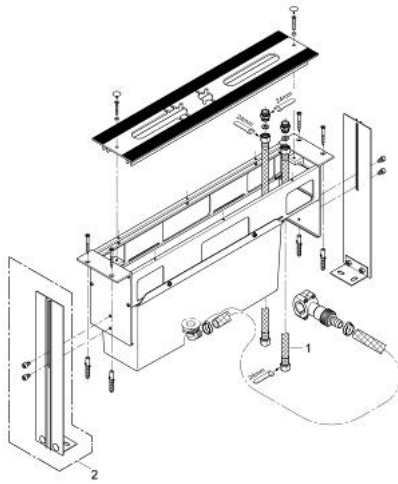

### PRODUCT DESCRIPTION

- baseframe for installation under tiled surround
- consisting of:
  - base frame
  - drainage box with integrated outlet for splash water
  - caps to cover screw fixations always come in chrome color

### SPARE PARTS

1: Connecting hose (Spare part-nr. 07227000)

2: Supporting legs (Spare part-nr. 45388000)\*

\* Optional accessories