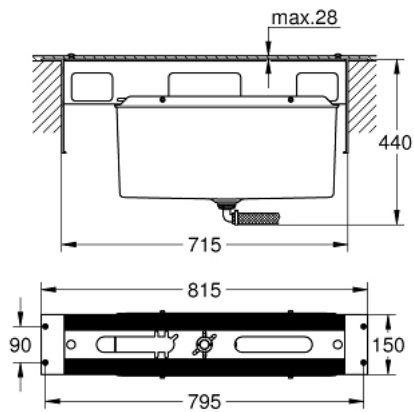

### PRODUCT DESCRIPTION

- baseframe for installation under tiled surround
- consisting of:
  - base frame
  - drainage box with integrated outlet for splash water
  - caps to cover screw fixations always come in chrome color

### SPARE PARTS

1: Connecting hose (Spare part-nr. 07227000)

2: Supporting legs (Spare part-nr. 45388000)\*

\* Optional accessories