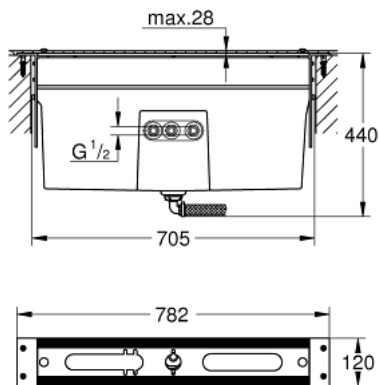

## 29 037 001 **FOUR/FIVE-HOLE BATH COMBINATION (OPTIONAL)**

### PRODUCT DESCRIPTION

- baseframe for installation under tiled surround
- consisting of:
  - base frame
  - drainage box with integrated outlet for splash water
  - caps to cover screw fixations always come in chrome color